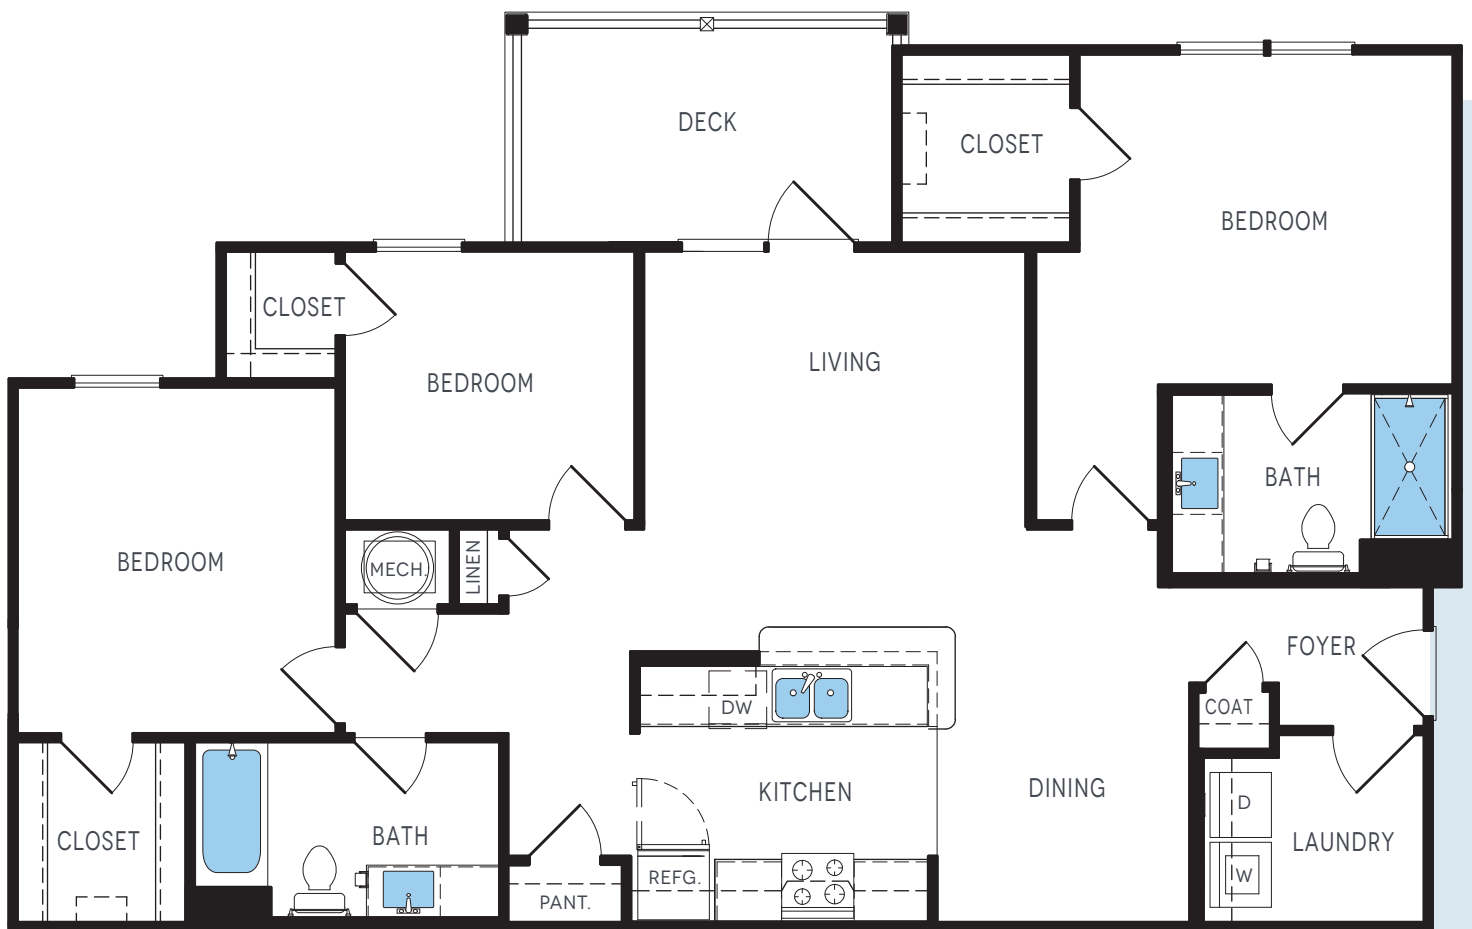

EXCHANGE
AT
DAPHNE
APARTMENT HOMES

UNIT C-1

3 BEDROOM / 2 BATH / 1,288 SQ.FT.

ExchangeAtDaphne.com

Features and floor plans may vary by location.

28003 State Hwy 181 · Daphne, Alabama 36526 · 251.270.0571

Professionally Managed By
PROVENCE
REAL ESTATE