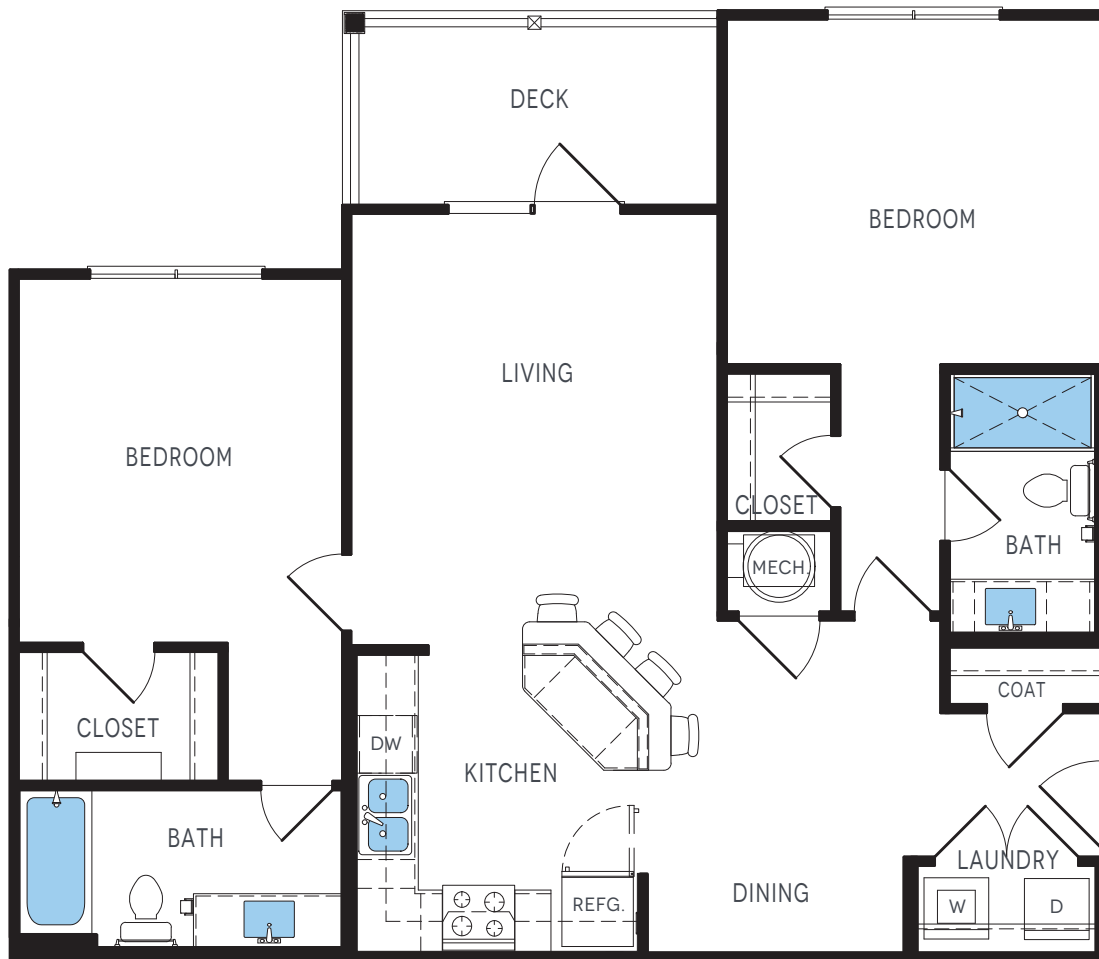

# UNIT B-2

2 BEDROOM / 2 BATH / 1,156 SQ.FT.

[ExchangeAtDaphne.com](http://ExchangeAtDaphne.com)

*Features and floor plans may vary by location.*

28003 State Hwy 181 · Daphne, Alabama 36526 · 251.270.0571