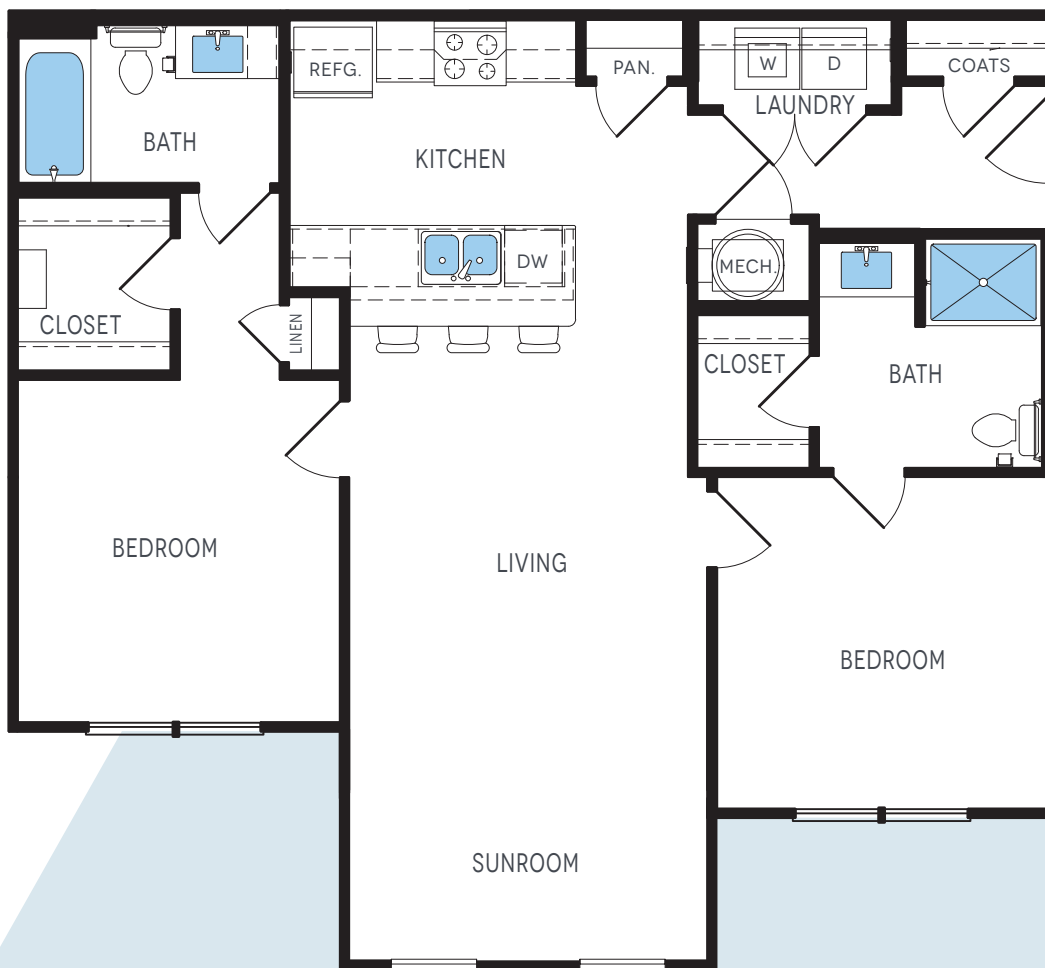

EXCHANGE
AT
DAPHNE
APARTMENT HOMES

UNIT B-1 SUNROOM

2 BEDROOM / 2 BATH / 1,054 SQ.FT.

ExchangeAtDaphne.com

Features and floor plans may vary by location.