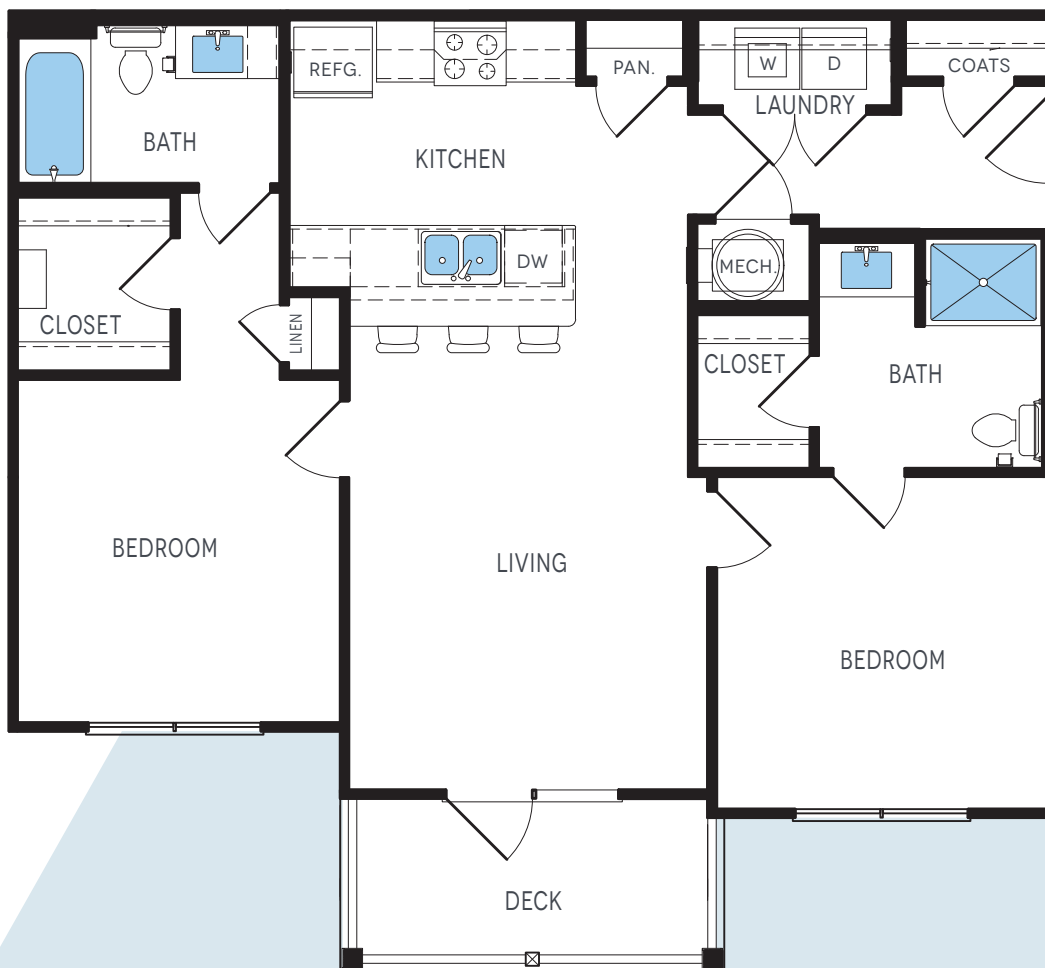

EXCHANGE
AT
DAPHNE
APARTMENT HOMES

UNIT B-1

2 BEDROOM / 2 BATH / 974 SQ.FT.

ExchangeAtDaphne.com

Features and floor plans may vary by location.