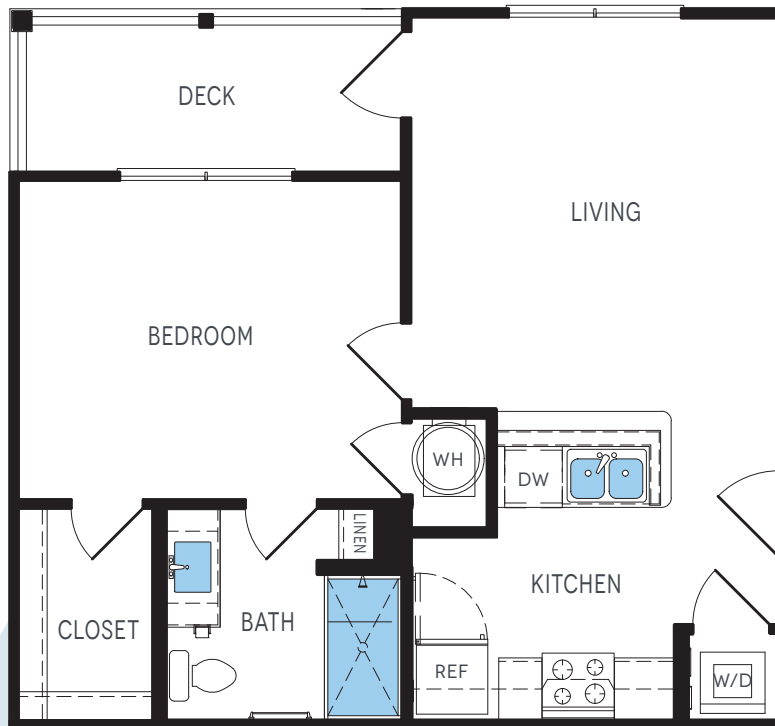

EXCHANGE
AT
DAPHNE
APARTMENT HOMES

UNIT A-1

1 BEDROOM / 1 BATH / 598 SQ.FT.

ExchangeAtDaphne.com

Features and floor plans may vary by location.

28003 State Hwy 181 · Daphne, Alabama 36526 · 251.270.0571

Professionally Managed By
PROVENCE
REAL ESTATE